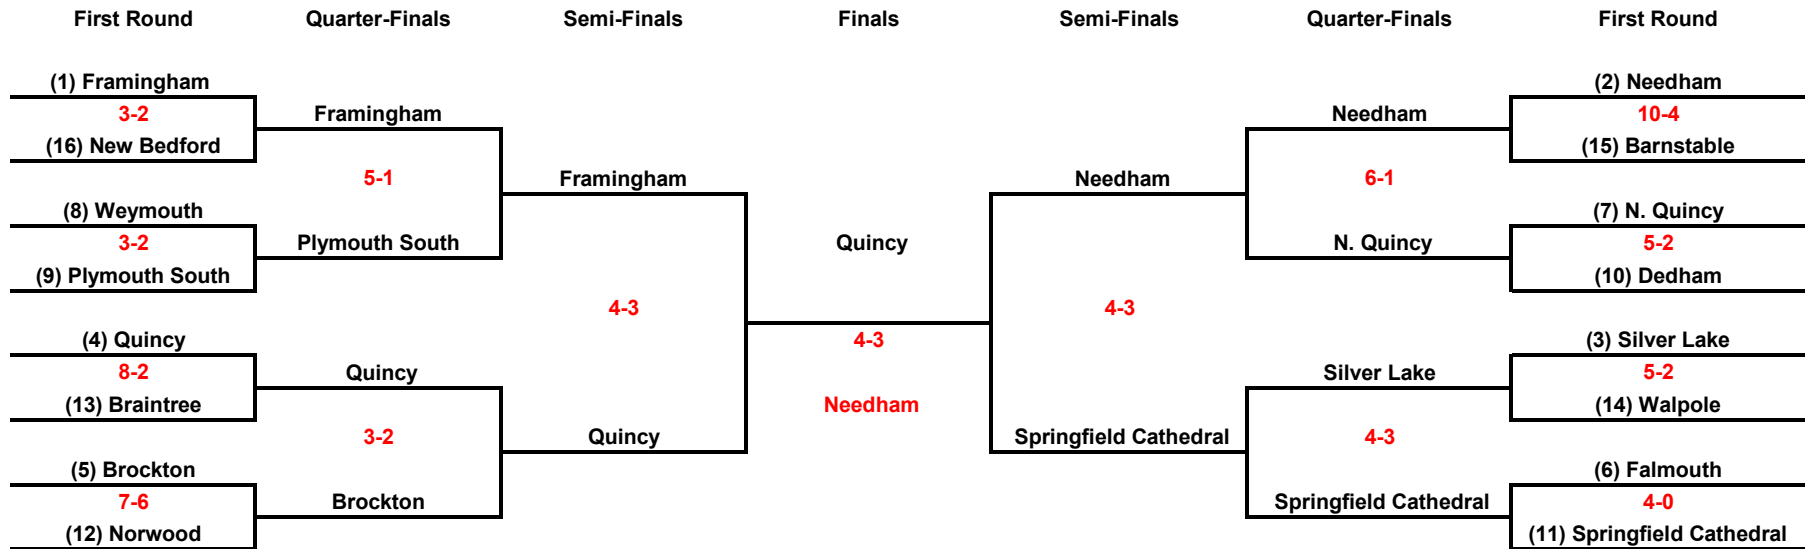

**QUARTER-FINALS, March 3 & 4**

Game 9	<b>Framingham</b>	<b>5</b>	Plymouth South	1
Game 10	<b>Quincy</b>	<b>3</b>	Brockton	2
Game 11	<b>Needham</b>	<b>6</b>	North Quincy	1
Game 12	<b>Springfield Cathedral</b>	<b>4</b>	Silver Lake	3

**SEMI-FINALS, March 6 at Boston University**

Game 13	<b>Quincy</b>	<b>4</b>	Framingham	3
Game 14	<b>Needham</b>	<b>4</b>	Springfield Cathedral	3

**FINALS March 8 at Fleet Center**

Game 15	<b>Needham</b>	<b>4</b>	Quincy	3
---------	----------------	----------	--------	---

## 1998 MIAA Boys Ice Hockey Division 1 South