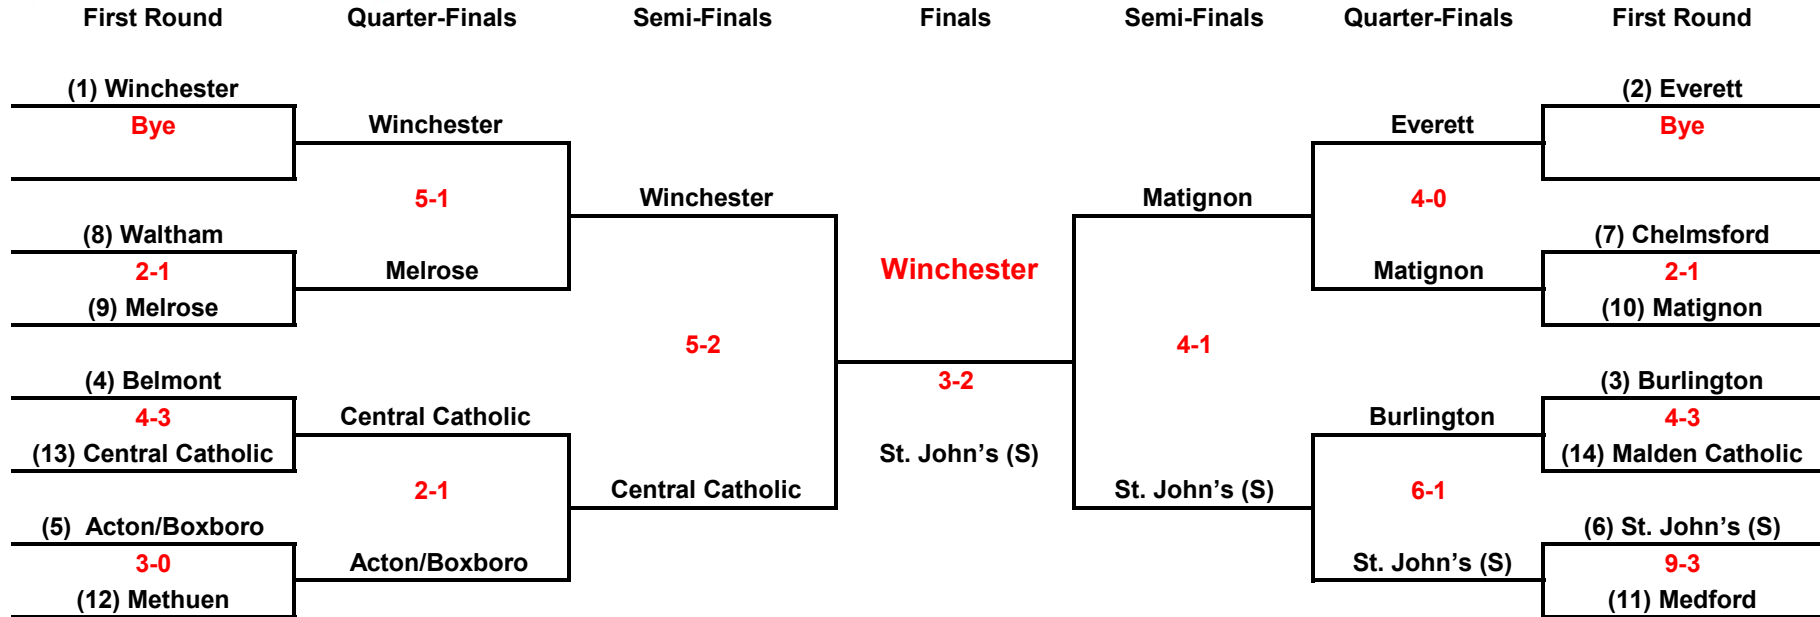

EMASSHOCKEYONLINE.COM

1998 MIAA Boys Ice Hockey Division 1 North