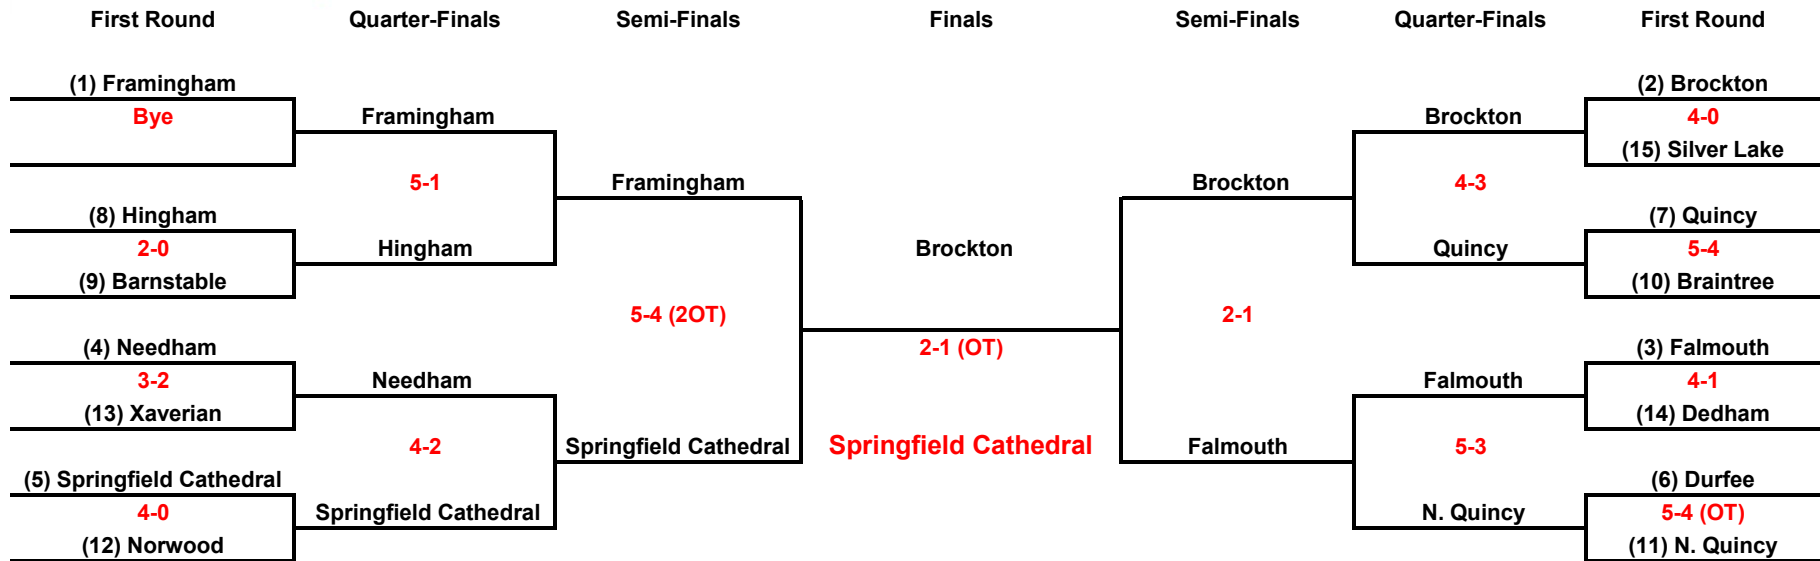

EMASSHOCKEYONLINE.COM

1999 MIAA Men's Ice Hockey Division 1 South

Bracket Standings:

1. Framingham (17-2-1) .875	9. Barnstable (11-6-5) .614
2. Brockton (16-2-2) .850	10. Braintree (11-7-2) .600
3. Falmouth (14-2-2) .833	11. N. Quincy (10-6-4) .600
4. Needham (15-3-3) .786	12. Norwood (11-7-3) .595
5. Springfield Cathedral (13-4-3) .725	13. Xaverian (12-8-2) .591
6. Durfee (13-7-0) .650	14. Dedham (10-7-3) .575
7. Quincy (10-4-6) .650	15. Silver Lake (9-6-5) .575
8. Hingham (12-6-4) .636