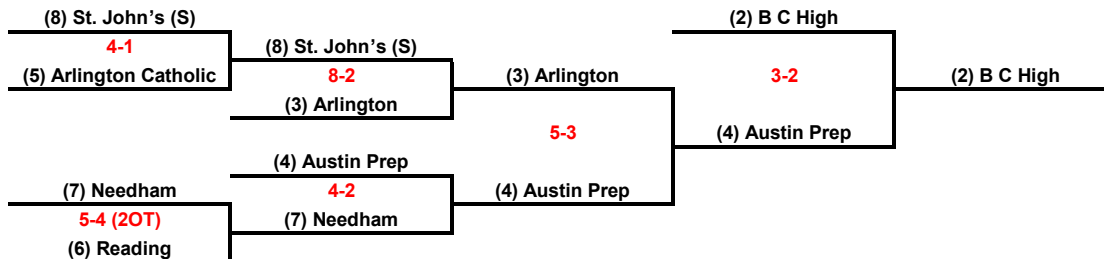

<u>Winners Bracket March 11 @ Fleet Center</u>				
Game 11	Catholic Memorial	3	B C High	0

<u>Losers Bracket March 14 @ Boston University</u>				
Game 12	Austin Prep	5	Arlington	3

<u>SEMI-FINALS March 16 @ Boston University</u>				
Game 13	B C High	3	Austin Prep	2

<u>FINALS March 19 @ Fleet Center</u>				
Game 14	Catholic Memorial	6	B C High	3

EMASSHOCKEYONLINE.COM

2000 MIAA Men's Ice Hockey Division 1A Super-8

Winners Bracket

Losers (1 Loss) Bracket

Bracket Standings: