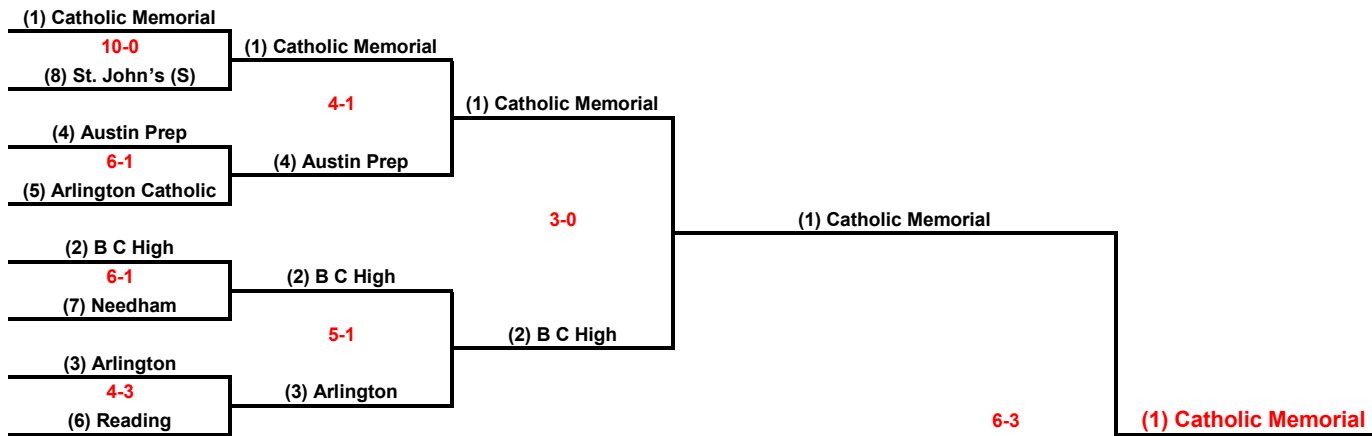

<u>Winners Bracket March 11 @ Fleet Center</u>				
Game 11	Catholic Memorial	3	B C High	0

<u>Losers Bracket March 14 @ Boston University</u>				
Game 12	Austin Prep	5	Arlington	3

<u>SEMI-FINALS March 16 @ Boston University</u>				
Game 13	B C High	3	Austin Prep	2

<u>FINALS March 19 @ Fleet Center</u>				
Game 14	Catholic Memorial	6	B C High	3

EMASSHOCKEYONLINE.COM

2000 MIAA Men's Ice Hockey Division 1A Super-8

Winners Bracket

Losers (1 Loss) Bracket

Bracket Standings: