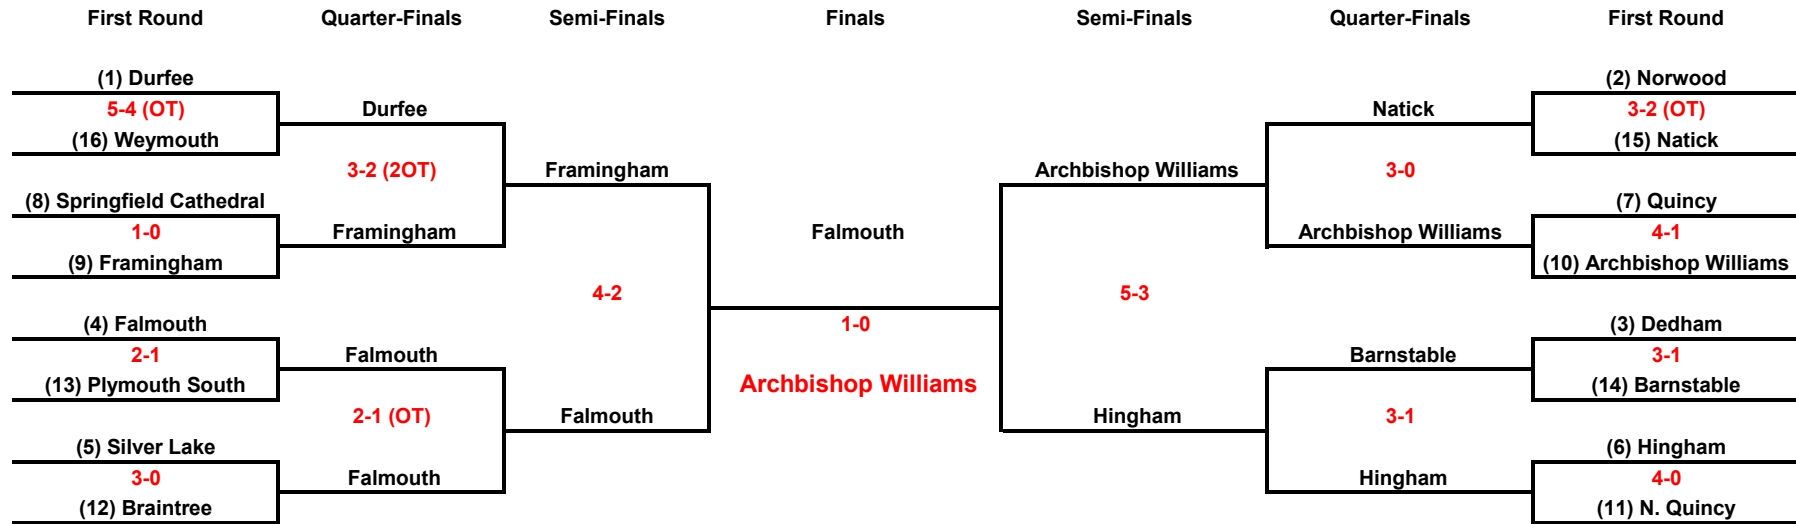

**QUARTER-FINALS March 5**

Game 9	<b>Framingham</b>	<b>3</b>	Durfee	<b>2 (2OT'S)</b>
Game 10	<b>Falmouth</b>	<b>2</b>	Silver Lake	<b>1 (OT)</b>
Game 11	<b>Archbishop Williams</b>	<b>3</b>	Natick	0
Game 12	<b>Hingham</b>	<b>3</b>	Barnstable	1

**SEMI-FINALS March 8 @ Asiaf rink**

Game 13	<b>Falmouth</b>	<b>4</b>	Framingham	2
Game 14	<b>Archbishop Williams</b>	<b>5</b>	Hingham	3

**FINALS March 11 @ Fleet Center**

Game 15	<b>Archbishop Williams</b>	<b>1</b>	Falmouth	0
---------	----------------------------	----------	----------	---

## 2000 MIAA Men's Ice Hockey Division 1 South