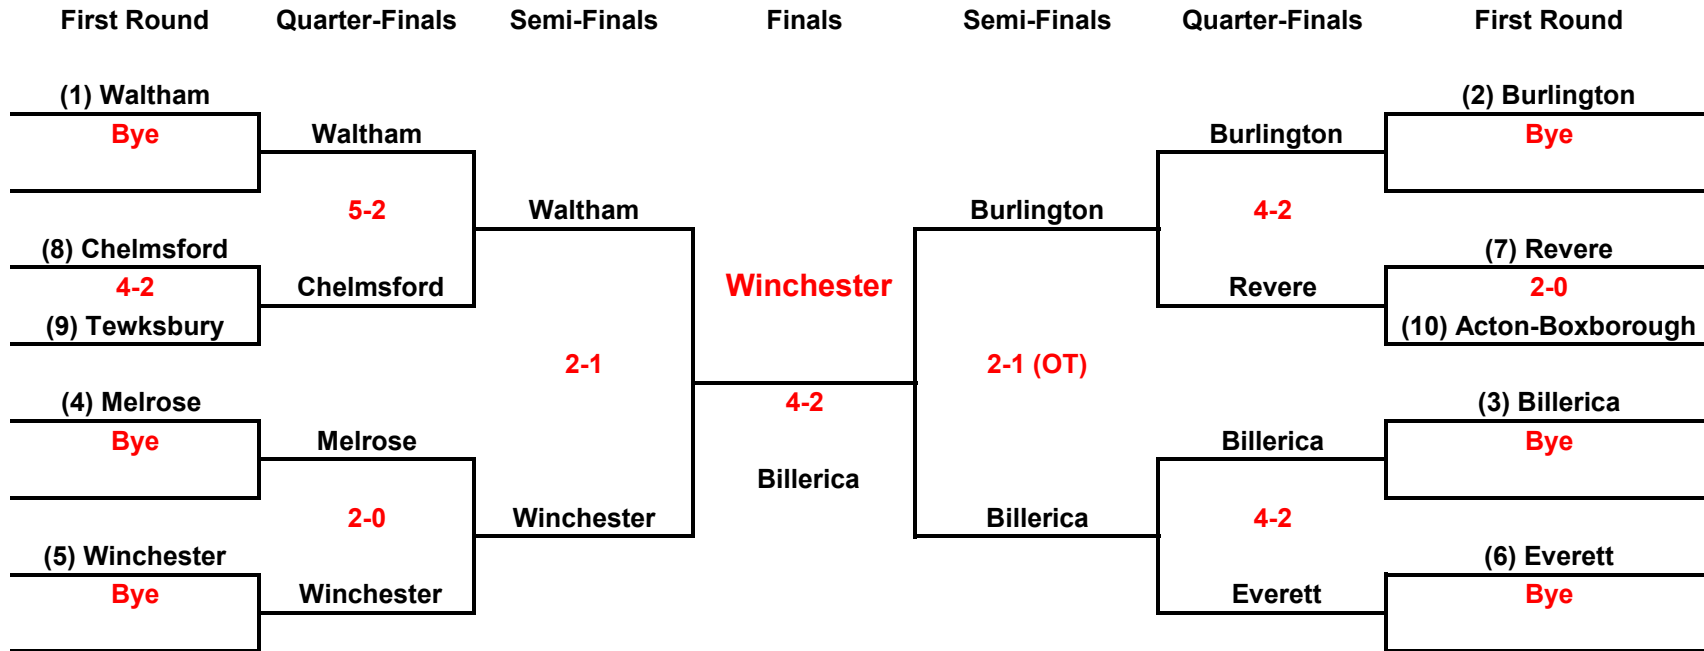

1999-2000 MIAA Ice Hockey Tournament  
Division I North

**SEEDS:**

- |                             |                                     |
|-----------------------------|-------------------------------------|
| 1. Waltham (16-3-1) .825    | 6. Everett (12-6-2) .650            |
| 2. Burlington (15-3-2) .800 | 7. Revere (12-7-1) .625             |
| 3. Billerica (14-5-1) .725  | 8. Chelmsford (10-6-4) .600         |
| 4. Melrose (12-4-4) .700    | 9. Tewksbury (9-7-4) .550           |
| 5. Winchester (13-6-1) .675 | 10. Acton-Boxborough (10-10-0) .500 |

FIRST ROUND March 3

Game 1	<b>Chelmsford</b>	<b>4</b>	Tewksbury	2
Game 2	<b>Revere</b>	<b>2</b>	Acton-Boxborough	0

QUARTER-FINALS March 5

Game 3	<b>Waltham</b>	<b>5</b>	Chelmsford	2
Game 4	<b>Winchester</b>	<b>2</b>	Melrose	0
Game 5	<b>Burlington</b>	<b>4</b>	Revere	2
Game 6	<b>Billerica</b>	<b>4</b>	Everett	2

SEMI-FINALS March 8 @ Chelmsford

Game 7	<b>Winchester</b>	<b>2</b>	Waltham	1
Game 8	<b>Billerica</b>	<b>2</b>	Burlington	1 (OT)

FINALS March 11 @ Fleet center

Game 9	<b>Winchester</b>	<b>4</b>	Billerica	2
--------	-------------------	----------	-----------	---

## 2000 MIAA Men's Ice Hockey Division 1 North