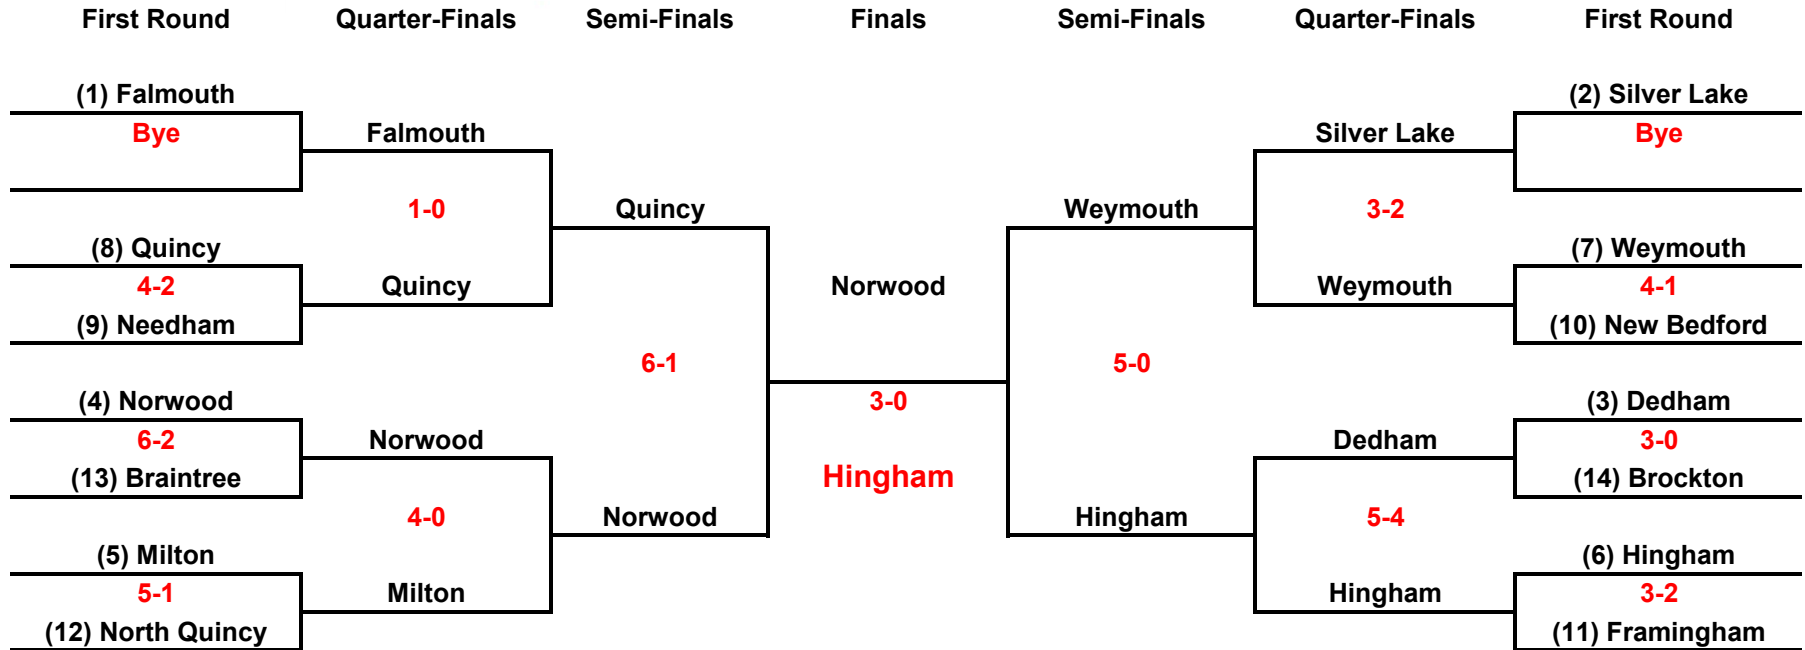

2000-2001 MIAA Ice Hockey Tournament
Division I South

SEEDS:

- | | |
|------------------------------|---------------------------------|
| 1. Falmouth (18-3-0) .857 | 8. Quincy (11-6-1) .639 |
| 2. Silver Lake (13-5-1) .711 | 9. Needham (13-7-2) .636 |
| 3. Dedham (14-6-0) .700 | 10. New Bedford (12-7-1) .625 |
| 4. Norwood (14-6-1) .690 | 11. Framingham (9-8-3) .525 |
| 5. Milton (14-6-1) .690 | 12. North Quincy (10-10-0) .500 |
| 6. Hingham (13-6-2) .667 | 13. Braintree (9-9-2) .500 |
| 7. Weymouth (11-5-4) .650 | 14. Brockton (4-11-5) .325 |

FIRST ROUND March 3

Game 1	Quincy	4	Needham	2
Game 2	Norwood	6	Braintree	2
Game 3	Milton	5	N. Quincy	1
Game 4	Weymouth	4	New Bedford	1
Game 5	Dedham	3	Brockton	0
Game 6	Hingham	3	Quincy	2

QUARTER-FINALS March 7

Game 7	Quincy	1	Falmouth	0
Game 8	Norwood	4	Milton	0
Game 9	Weymouth	3	Silver Lake	2
Game 10	Hingham	5	Dedham	4

SEMI-FINALS March 9

Game 11	Norwood	6	Quincy	1
Game 12	Hingham	5	Weymouth	0

FINALS March 14

Game 13	Hingham	3	Norwood	0
---------	----------------	----------	---------	---

EMASSHOCKEYONLINE.COM

2001 MIAA Men's Ice Hockey Division 1 South

Bracket Standings:

- | | |
|------------------------------|---------------------------------|
| 1. Falmouth (18-3-0) .857 | 8. Quincy (11-6-1) .639 |
| 2. Silver Lake (13-5-1) .711 | 9. Needham (13-7-2) .636 |
| 3. Dedham (14-6-0) .700 | 10. New Bedford (12-7-1) .625 |
| 4. Norwood (14-6-1) .690 | 11. Framingham (9-8-3) .525 |
| 5. Milton (14-6-1) .690 | 12. North Quincy (10-10-0) .500 |
| 6. Hingham (13-6-2) .667 | 13. Braintree (9-9-2) .500 |
| 7. Weymouth (11-5-4) .650 | 14. Brockton (4-11-5) .325 |