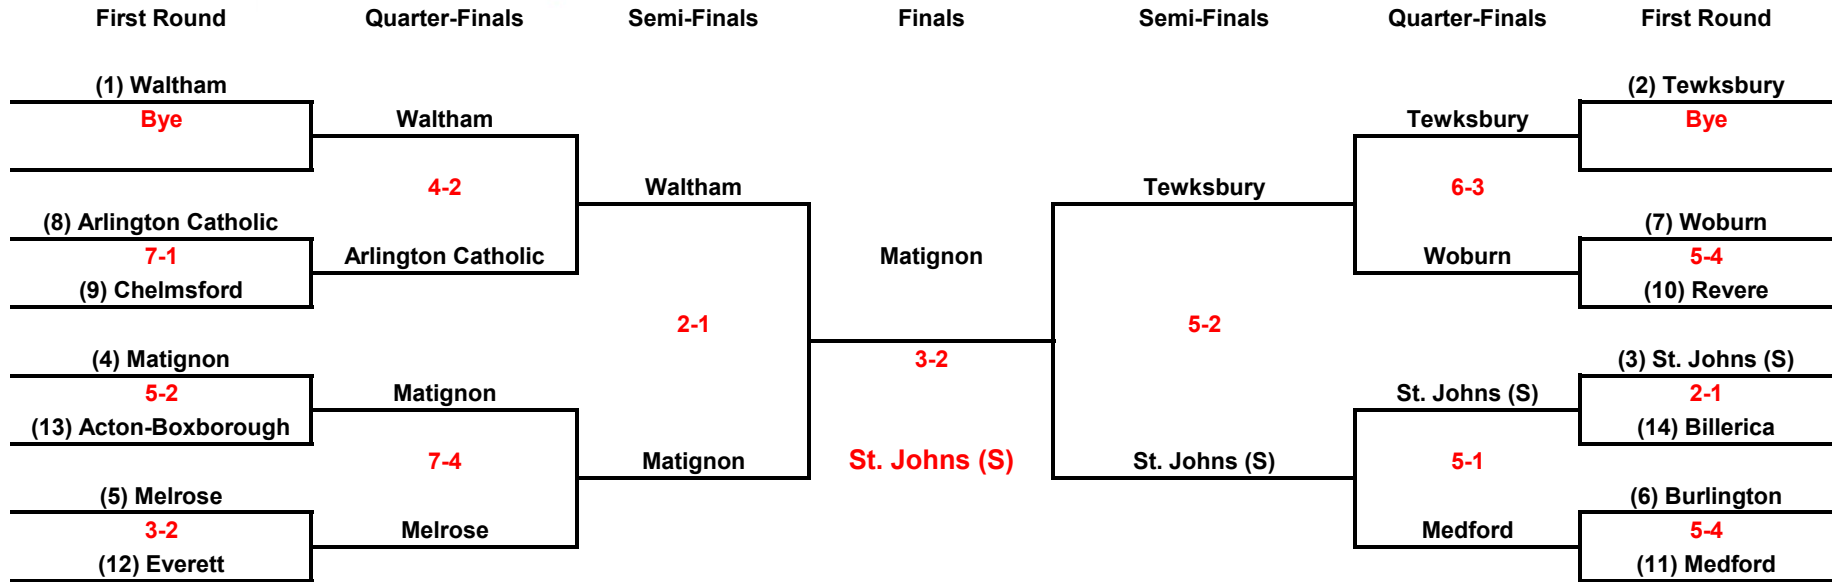

FIRST ROUND March 3

Game 1	Arlington Catholic	7	Chelmsford	1
Game 2	Matignon	5	Acton-Boxborough	2
Game 3	Melrose	3	Everett	2
Game 4	Woburn	5	Revere	4
Game 5	St. John's (Shrewsbury)	2	Billerica	1
Game 6	Medford	5	Burlington	4

QUARTER-FINALS March 7

Game 7	Waltham	4	Arlington Catholic	2
Game 8	Matignon	7	Melrose	4
Game 9	Tewksbury	6	Woburn	3
Game 10	St. John's (Shrewsbury)	5	Medford	1

SEMI-FINALS March 11

Game 11	Matignon	2	Waltham	1
Game 12	St. John's (Shrewsbury)	5	Tewksbury	2

FINALS March 14

Game 13	St. John's (Shrewsbury)	3	Matignon	2
---------	--------------------------------	----------	----------	---

EMASSHOCKEYONLINE.COM

2001 MIAA Men's Ice Hockey Division 1 North

Bracket Standings: