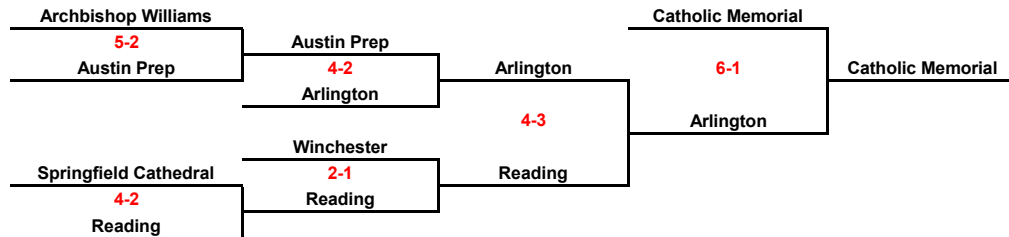

<u>SEMI-FINALS March 15</u>			
Game 13	Catholic Memorial	6	Arlington 1

<u>FINALS March 18</u>			
Game 14	Catholic Memorial	1	B C High 0 (OT)

EMASSHOCKEYONLINE.COM

2001MIAA Men's Ice Hockey Division 1A Super-8

Winners Bracket

Losers (1 Loss) Bracket

Bracket Standings:

- | | |
|------------------------------------|--|
| 1. Winchester (17-2-2) .857 | 5. B C High (14-5-0) .737 |
| 2. Arlington (17-2-1) .875 | 6. Reading (16-5-1) .750 |
| 3. Catholic Memorial (12-4-1) .735 | 7. Springfield Cathedral (15-2-3) .825 |
| 4. Austin Prep (15-2-3) .825 | 8. Archbishop Williams (12-5-2) .684 |