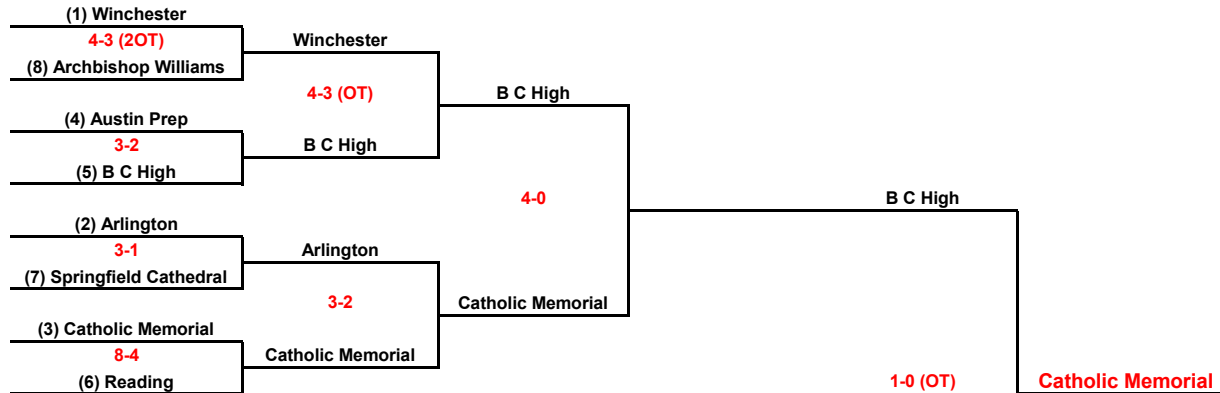

<u>Losers Bracket March 12</u>			
Game 9	Arlington	4	Austin Prep 2
Game 10	Reading	2	Winchester 1

<u>Winners Bracket March 10</u>			
Game 11	B C High	4	Catholic Memorial 0

<u>Losers Bracket March 13</u>			
Game 12	Arlington	4	Reading 3

<u>SEMI-FINALS March 15</u>			
Game 13	Catholic Memorial	6	Arlington 1

<u>FINALS March 18</u>			
Game 14	Catholic Memorial	1	B C High 0 (OT)

EMASSHOCKEYONLINE.COM

2001MIAA Men's Ice Hockey Division 1A Super-8

Winners Bracket

Losers (1 Loss) Bracket

Bracket Standings:

- | | |
|------------------------------------|--|
| 1. Winchester (17-2-2) .857 | 5. B C High (14-5-0) .737 |
| 2. Arlington (17-2-1) .875 | 6. Reading (16-5-1) .750 |
| 3. Catholic Memorial (12-4-1) .735 | 7. Springfield Cathedral (15-2-3) .825 |
| 4. Austin Prep (15-2-3) .825 | 8. Archbishop Williams (12-5-2) .684 |