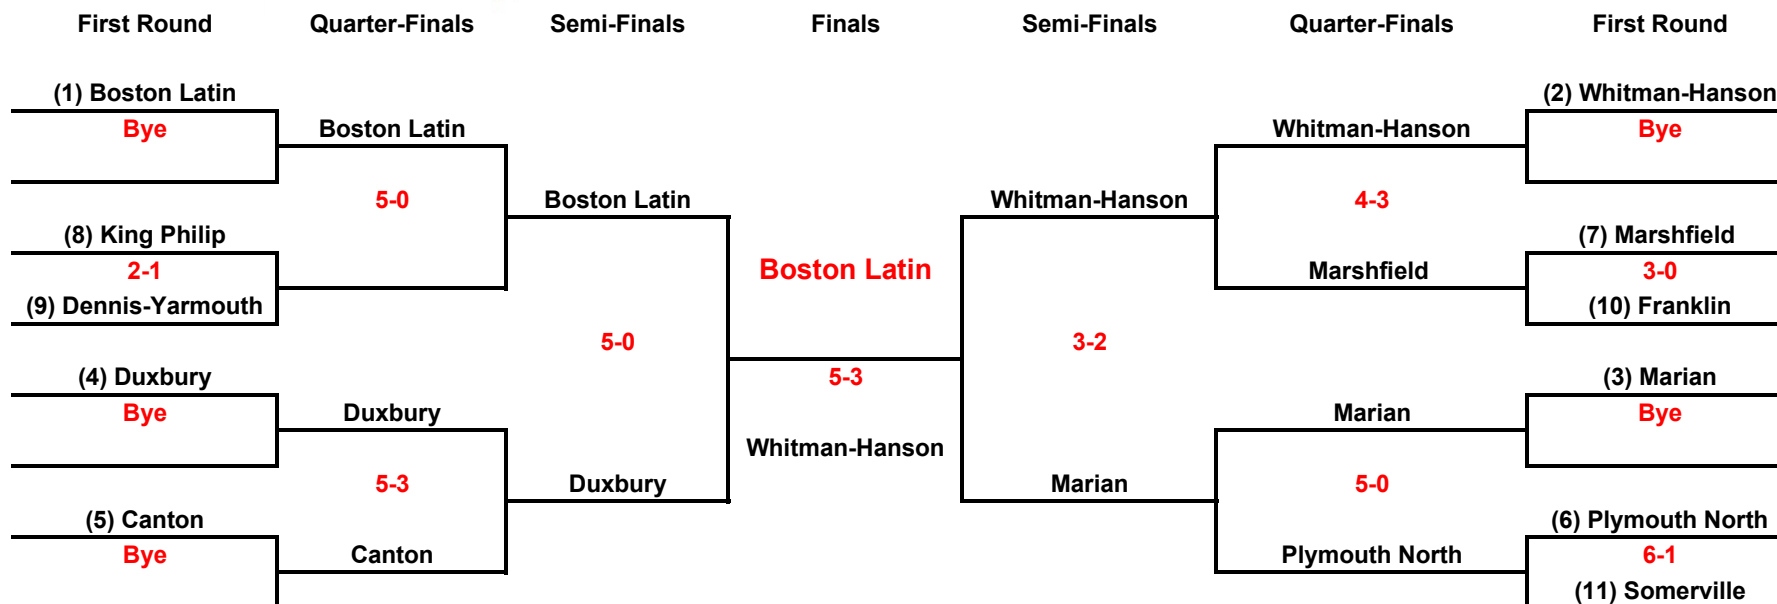

2000-2001 MIAA Ice Hockey Tournament
Division II South

SEEDS:

- | | |
|---------------------------------|---------------------------------|
| 1. Boston Latin (17-1-1) .921 | 7. Marshfield (11-6-3) .625 |
| 2. Whitman-Hanson (16-1-3) .875 | 8. King Philip (10-5-5) .625 |
| 3. Marian (15-3-2) .800 | 9. Dennis-Yarmouth (9-9-2) .500 |
| 4. Duxbury (15-5-1) .738 | 10. Franklin (8-8-4) .500 |
| 5. Canton (12-6-1) .658 | 11. Somerville (7-11-1) .394 |
| 6. Plymouth North (11-6-3) .625 | |

FIRST ROUND March 2

Game 1	Dennis-Yarmouth	2	King Philip	1
Game 2	Marshfield	3	Franklin	0
Game 3	Plymouth North	6	Somerville	1

QUARTER-FINALS March 4

Game 4	Boston Latin	5	Dennis-Yarmouth	0
Game 5	Duxbury	5	Canton	3
Game 6	Whitman-Hanson	4	Marshfield	3
Game 7	Marian	5	Plymouth North	0

SEMI-FINALS March 8

Game 8	Boston Latin	5	Duxbury	0
Game 9	Whitman-Hanson	3	Marian	2

FINALS March 11

Game 10	Boston Latin	5	Whitman-Hanson	3
---------	---------------------	----------	----------------	---

EMASSHOCKEYONLINE.COM

2001 MIAA Men's Ice Hockey Division 2 South

Bracket Standings:

- 1. Boston Latin (17-1-1) .921
- 2. Whitman-Hanson (16-1-3) .875
- 3. Marian (15-3-2) .800
- 4. Duxbury (15-5-1) .738
- 5. Canton (12-6-1) .658
- 6. Plymouth North (11-6-3) .625