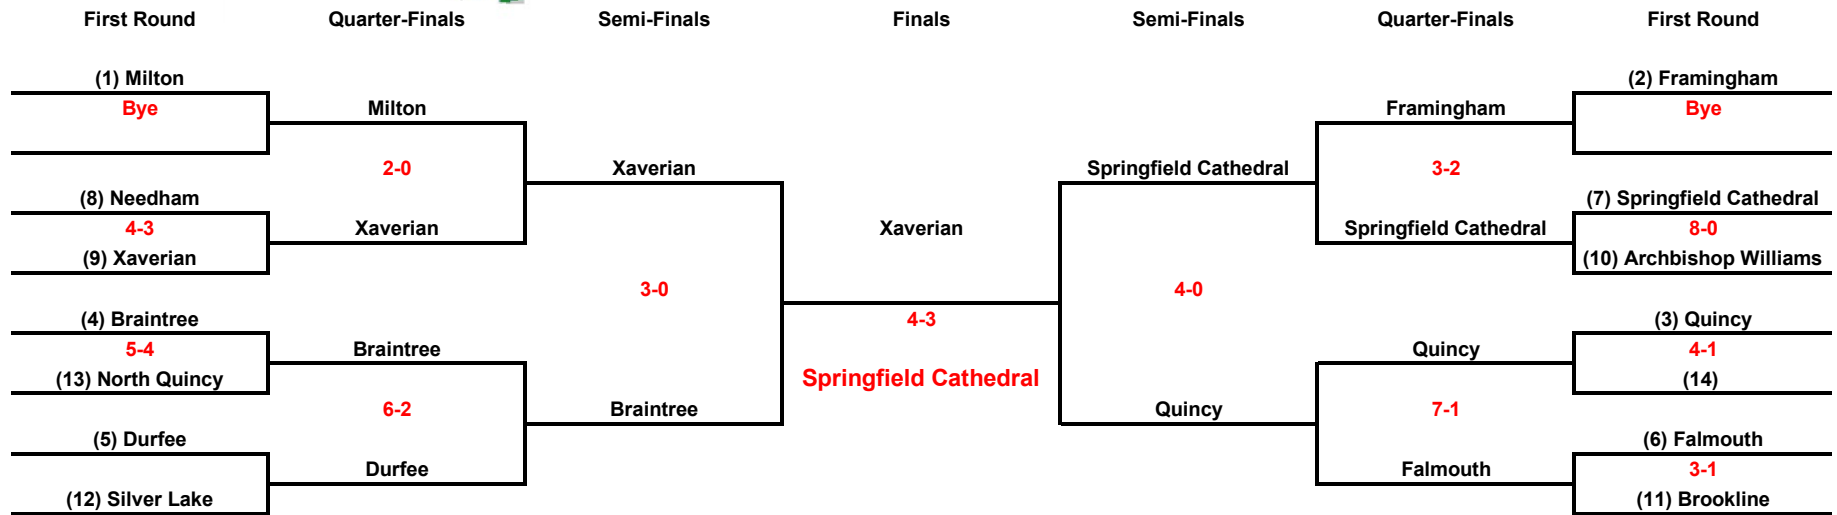

FIRST ROUND March 2

Game 1	Xaverian	4	Needham	3
Game 2	Braintree	5	N. Quincy	4 (OT)
Game 3	Durfee	2	Silver Lake	1
Game 4	Springfield Cathedral	8	Archbishop Williams	0
Game 5	Quincy	4	Norwood	1
Game 6	Falmouth	3	Brookline	1

QUARTER-FINALS March 4

Game 7	Xaverian	2	Milton	0
Game 8	Braintree	6	Durfee	2
Game 9	Springfield Cathedral	3	Framingham	2
Game 10	Quincy	7	Falmouth	1

SEMI-FINALS March 6

Game 11	Xaverian	3	Braintree	0
Game 12	Springfield Cathedral	4	Quincy	0

FINALS March 12

Game 13	Springfield Cathedral	4	Xaverian	3
---------	------------------------------	----------	----------	----------

EMASSHOCKEYONLINE.COM

2002 MIAA Men's Ice Hockey Division 1 South

Bracket Standings: