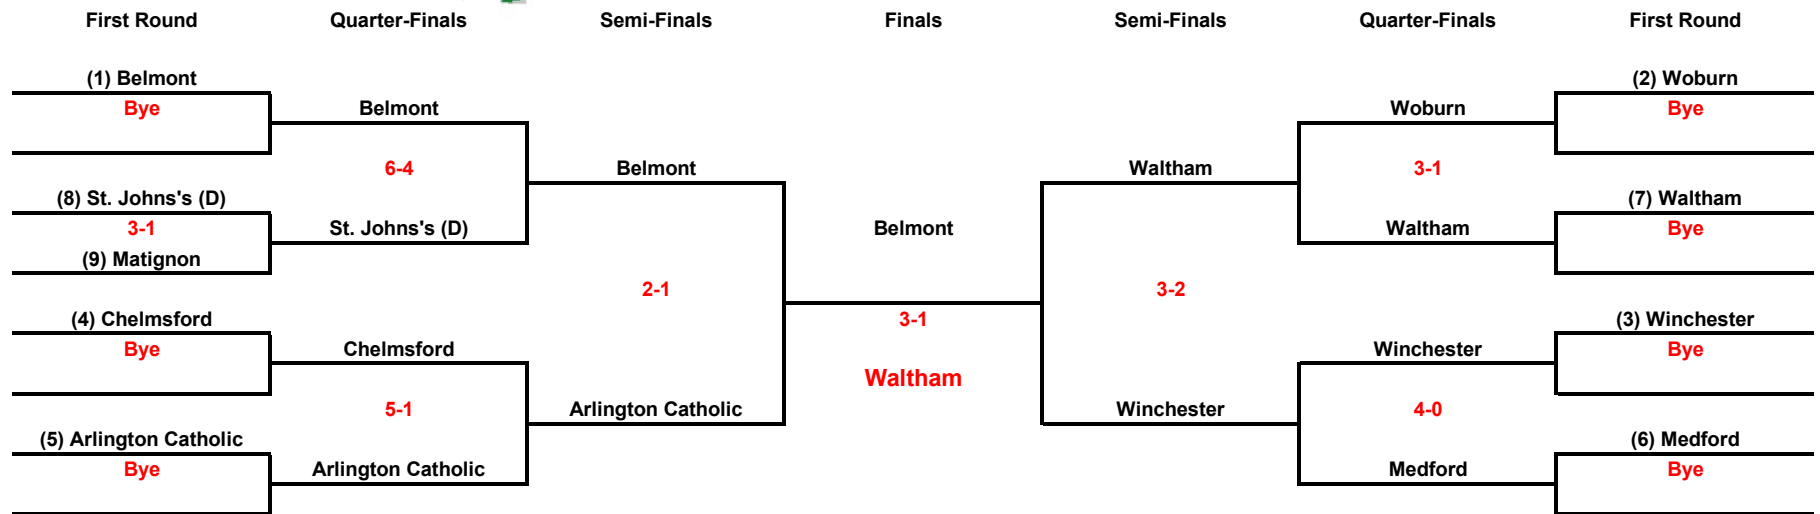

FIRST ROUND Feb 27

Game 1 **St. John's Prep** **3** Matignon 1

QUARTER-FINALS March 2

Game 2	Belmont	6	St. John's Prep	4
Game 3	Arlington Catholic	5	Chelmsford	1
Game 4	Waltham	3	Woburn	1
Game 5	Winchester	4	Medford	0

SEMI-FINALS March 6

Game 6	Belmont	2	Arlington Catholic	1
Game 7	Waltham	3	Winchester	2 (OT)

FINALS March 10

Game 8 **Waltham** **3** Belmont 1

EMASSHOCKEYONLINE.COM

2002 MIAA Men's Ice Hockey Division 1 North

2001-2002 MIAA Ice Hockey Tournament
Division I South

SEEDS:

- | | |
|---------------------------------------|--------------------------------------|
| 1. Milton (18-2-0).900 | 8. Needham (12-7-1).625 |
| 2. Framingham (16-4-0).800 | 9. Xaverian (10-6-4).600 |
| 3. Quincy (13-3-40).750 | 10. Archbishop Williams (11-7-3).595 |
| 4. Braintree (13-4-3).725 | 11. Brookline (10-8-2).550 |
| 5. Durfee (13-4-3).725 | 12. Silver Lake (9-8-5).523 |
| 6. Falmouth (15-6-1).705 | 13. North Quincy (8-8-4).500 |
| 7. Springfield Cathedral (13-6-1).675 | 14. Norwood (8-9-3).475 |