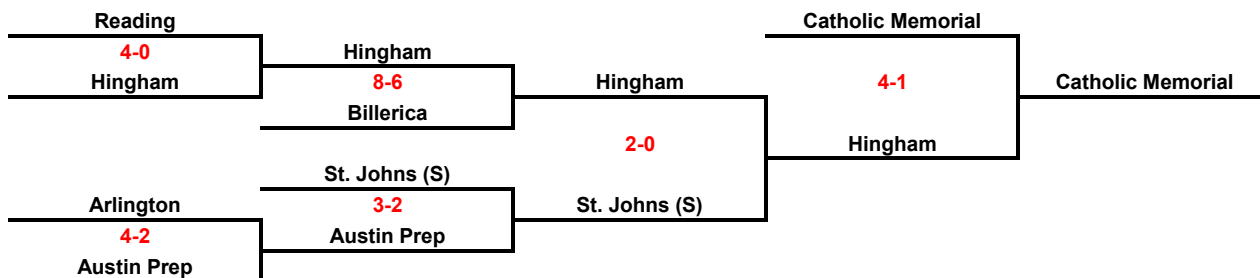

<u>FINALS March 17</u>			
Game 14	B C High	2	Catholic Memorial 0

EMASSHOCKEYONLINE.COM

2002 MIAA Men's Ice Hockey Division 1A Super-8

Winners Bracket

Losers (1 Loss) Bracket

Bracket Standings:

- | | |
|---------------------------------------|------------------------------------|
| 1. St. Johns Shrewsbury (17-1-3) .881 | 5. Catholic Memorial (13-4-2) .737 |
| 2. B.C. High (14-4-2) .750 | 6. Billerica (14-2-4) .800 |
| 3. Austin Prep (15-2-3) .825 | 7. Arlington (12-4-3) .711 |
| 4. Hingham (21-1-1) .935 | 8. Reading (15-4-3) .750 |

Earlier Results:

- Seed 7 Wildcard Game: Arlington defeated Chelmsford 5-1
- Seed 8 Wildcard Game: Reading defeated Arlington Catholic 4-1

EMASSHOCKEYONLINE.COM

2002 MIAA Men's Ice Hockey State Champions