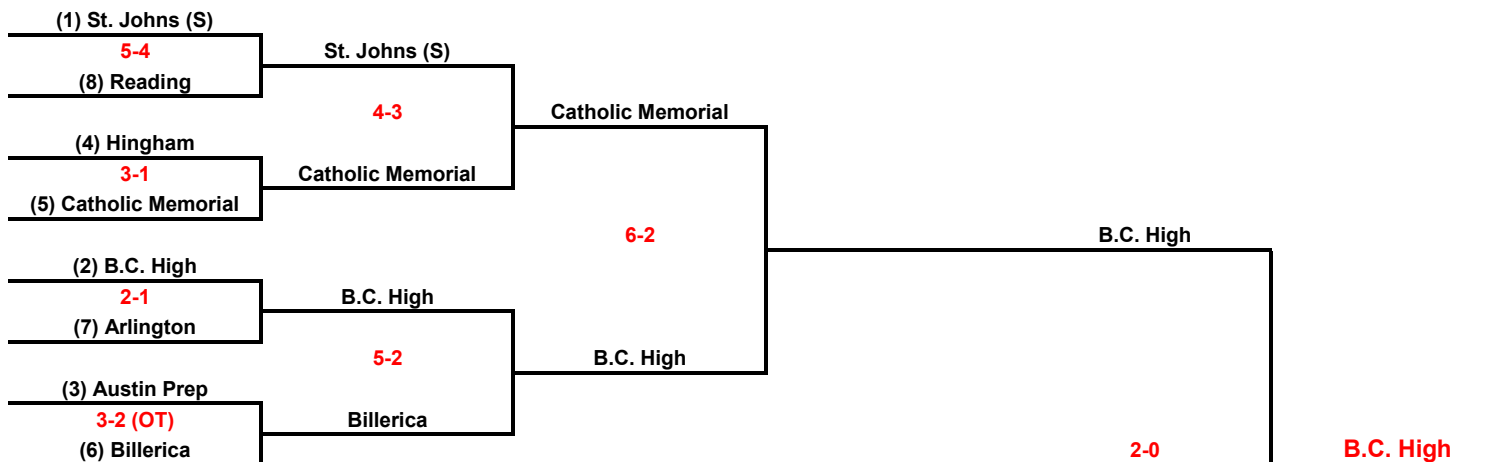

Winners Bracket