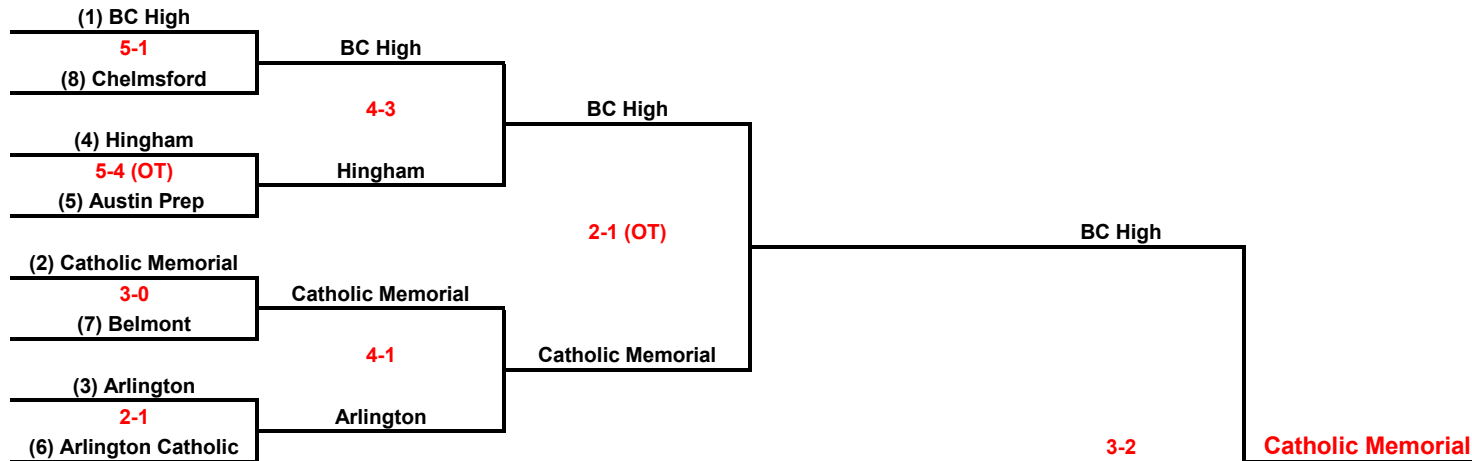

<u>SEMI-FINALS March 13</u>			
Game 13	Catholic Memorial	6	Hingham 2

<u>FINALS March 16</u>			
Game 14	Catholic Memorial	3	BC High 2

EMASSHOCKEYONLINE.COM

2003 MIAA Men's Ice Hockey Division 1A Super-8

Winners Bracket