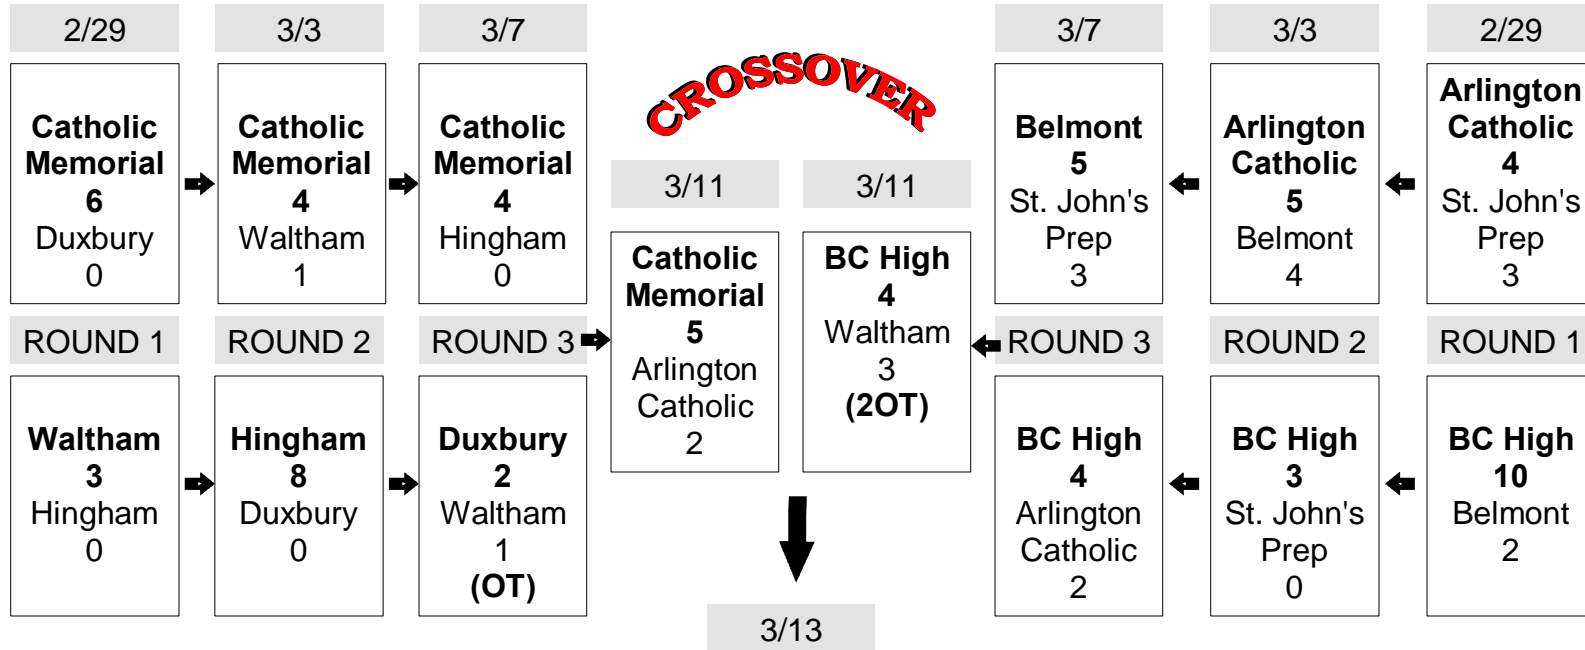

2004 DIVISION 1A TOURNAMENT

B
R
A
C
K
E
T

1

B
R
A
C
K
E
T

2

1. Catholic Memorial (17-2-0) .895
2. BC High (17-2-1) .875
3. Arlington Catholic (16-4-0) .800
4. Hingham (13-4-5) .705
5. Waltham (15-3-3) .786
6. St. John's Prep (13-7-0) .650
7. Belmont (16-2-2) .850
8. Duxbury (17-4-0) .810

Catholic Memorial 3

BC High 1

CHAMPIONSHIP

Fleet Center

Earlier Results:

Seed 7: Wildcard Game: Belmont defeated Framingham 6-3
 Seed 8: Wildcard Game: Duxbury defeated Billerica 4-2

2003- 04 MIAA Ice Hockey Tournament
Division 1A Super 8

Note: The MIAA abandoned the losers bracket and moved to an Olympic Style two-bracket system for the 2003-2004 season. Each team will play a minimum of three games

<u>PLAY-IN ROUND</u>			
Play-in Round	Duxbury	4	Billerica 2
Play-in Round	Belmont	6	Framingham 3