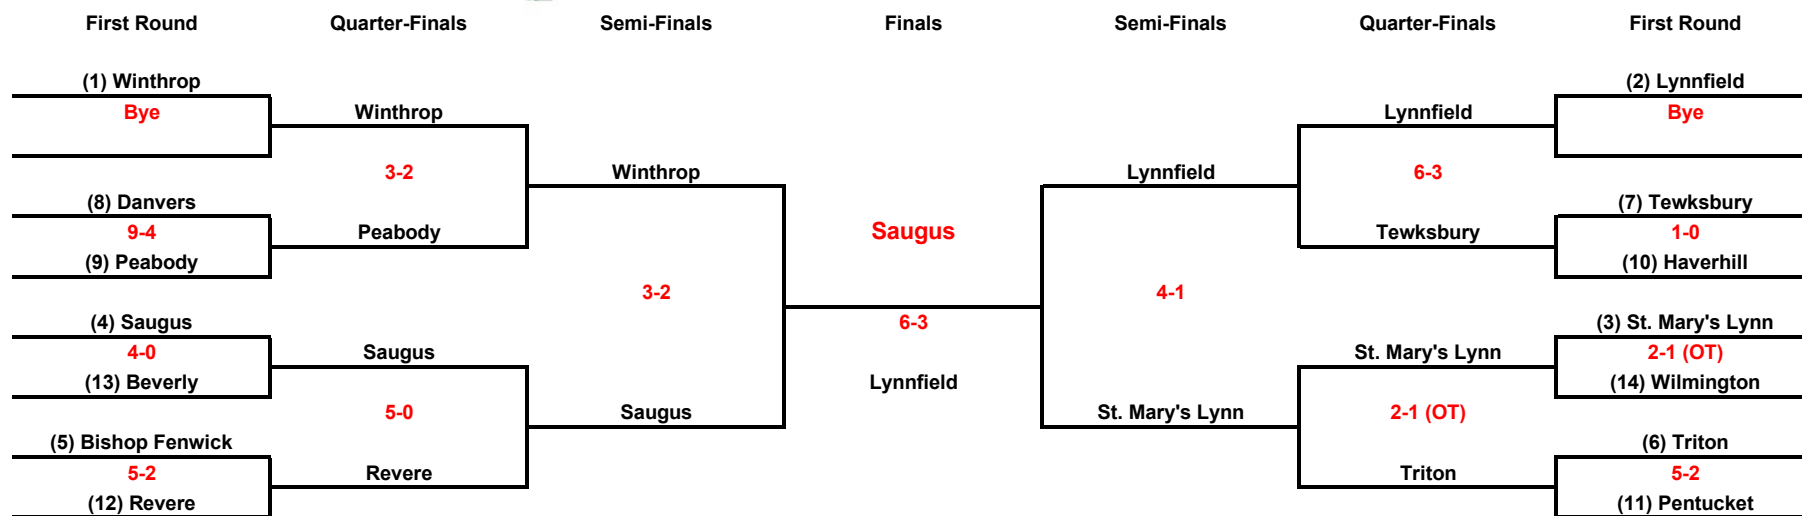

Bracket Standings:

1. Winthrop (18-1-1) .925
2. Lynnfield (16-3-1) .825
3. St. Mary's Lynn (15-3-2) .800
4. Saugus (14-4-2) .750
5. Bishop Fenwick (14-5-1) .725
6. Triton (11-4-5) .675
7. Tewksbury (11-5-4) .650

8. Danvers (11-6-3) .625
9. Peabody (11-7-2) .600
10. Haverhill (9-5-6) .600
11. Pentucket (9-7-3) .553
12. Revere (9-7-4) .550
13. Beverly (9-9-2) .500
14. Wilmington (10-10-1) .500