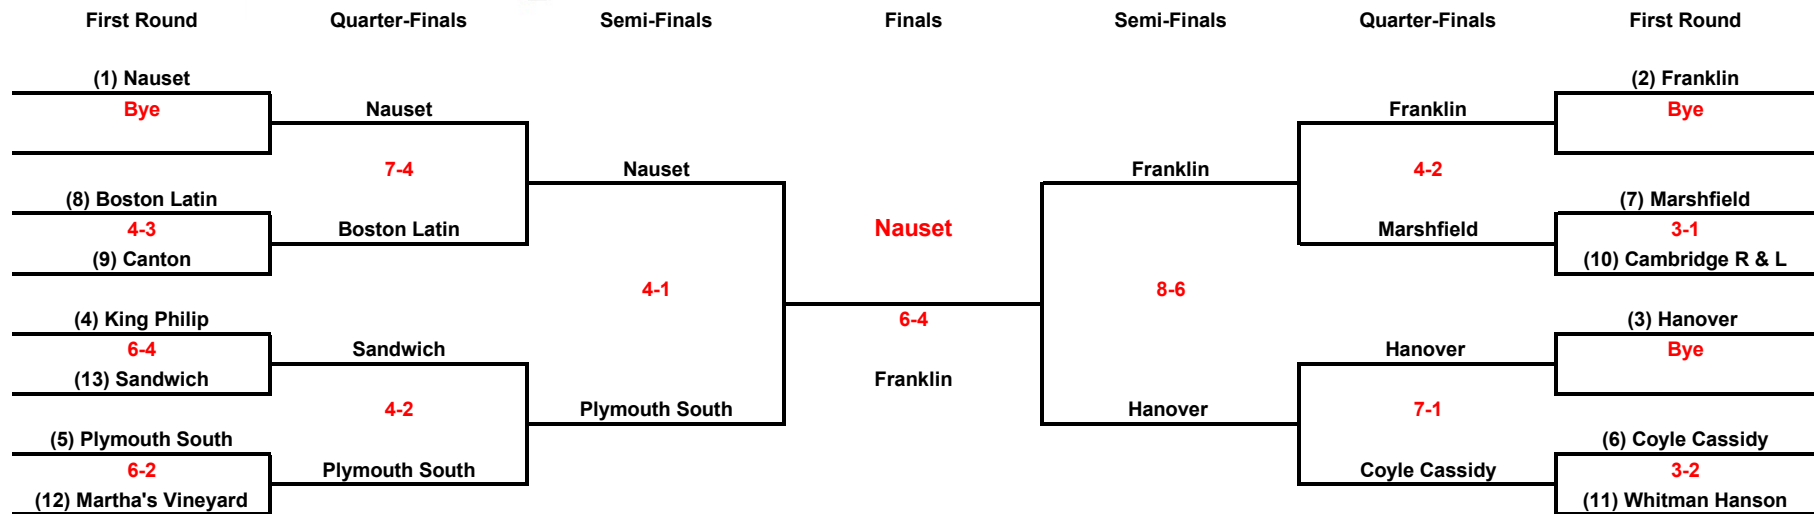

QUARTER-FINALS Feb 29

| | | | | |
|--------|-----------------------|----------|-----------------|---|
| GAME 6 | Nauset | 7 | Boston Latin | 4 |
| GAME 7 | Plymouth South | 4 | Sandwich | 2 |
| GAME 8 | Franklin | 4 | Marshfield | 2 |
| GAME 9 | Hanover | 7 | Coyle & Cassidy | 1 |

SEMI-FINALS March 6

| | | | | |
|---------|-----------------|----------|----------------|---|
| GAME 10 | Nauset | 4 | Plymouth South | 1 |
| GAME 11 | Franklin | 8 | Hanover | 6 |

FINALS March 8

| | | | | |
|---------|---------------|----------|----------|---|
| GAME 12 | Nauset | 6 | Franklin | 4 |
|---------|---------------|----------|----------|---|

EMASSHOCKEYONLINE.COM

2004 MIAA Men's Ice Hockey Division 2 South

Bracket Standings:

1. Nauset (16-2-1) .868
2. Franklin (16-4-0) .800
3. Hanover (15-4-2) .767
4. King Philip (14-4-2) .750
5. Plymouth South (14-4-2) .750
6. Coyle Cassidy (12-4-4) .700
7. Marshfield (12-6-3) .643