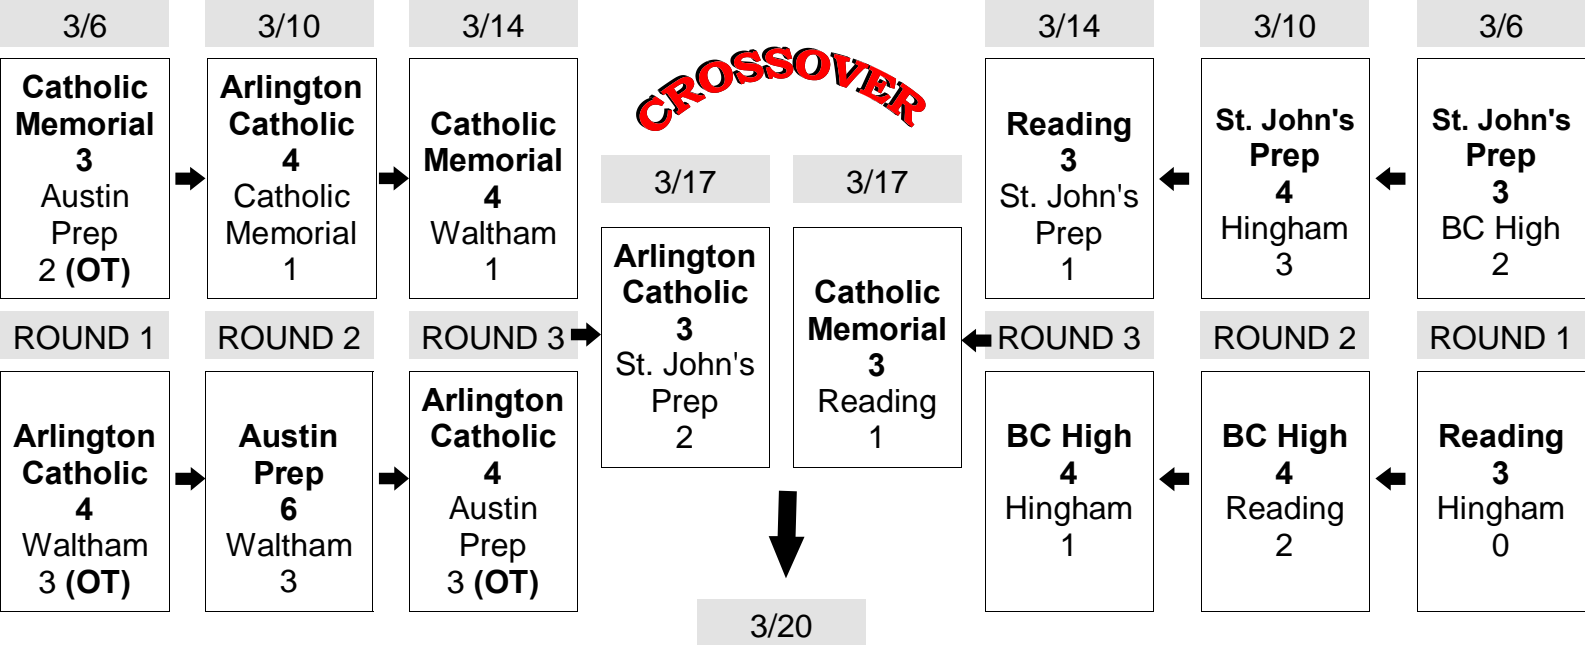

BRACKET 1

BRACKET 2