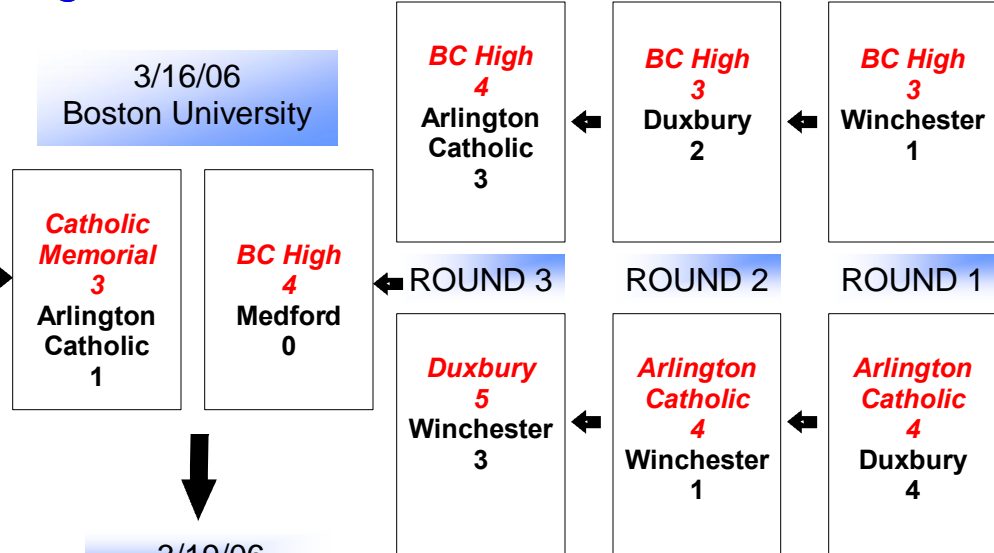

2006 DIVISION 1A TOURNAMENT

BRACKET 1

CROSSOVER

3/16/06
Boston University

3/19/06

CHAMPIONSHIP

BC High
2
Catholic Memorial 1

BOSTON GARDEN

Earlier Wild Card Results:

Seed 7: Wildcard Game: Winchester defeated St. John's Prep 4-0

Seed 8: Wildcard Game: Austin Prep defeated Acton Boxboro 4-1

2005-06 MIAA Ice Hockey Tournament
Division 1A Super 8